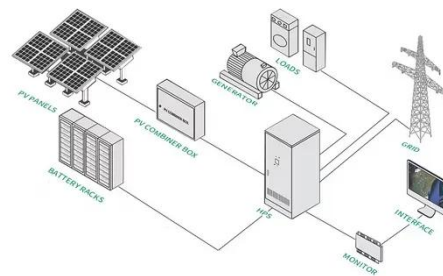

- LIQUID/AIR COOLING
- INTELLIGENT INTEGRATION
- PROTECTION IP54/IP55
- BATTERY /6000 CYCLES

Warranty
10 years

- LiFePO₄
- Intelligent BMS
- Wide Temp: -20°C to 55°C

Smart Energy Cabinet , Tisaco

Ideal for sustainable and smart energy solutions. ? Full energy metering: All partings are equipped with energy meters, allowing real-time monitoring of energy consumption. This provides ...

215kWh BESS for Belgian Industrial Factory Power Expansion

Solution: 6*215kWh BESS + PowerSync Distribution Cabinet SCU provided a Belgian factory with six 100kW/215kWh commercial and industrial energy storage systems (certified ...