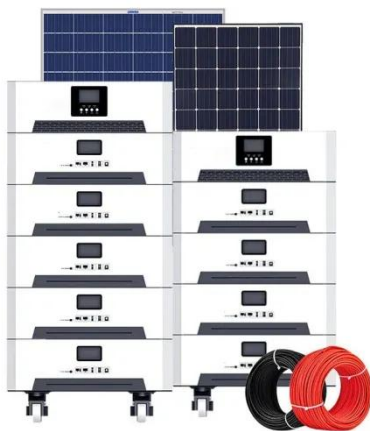

Battery energy storage systems , BESS

Access detailed insights and technical information about Siemens Energy Qstor(TM) Battery Energy Storage Systems. From hybrid BESS to power plant storage, our downloadable resources give you ...