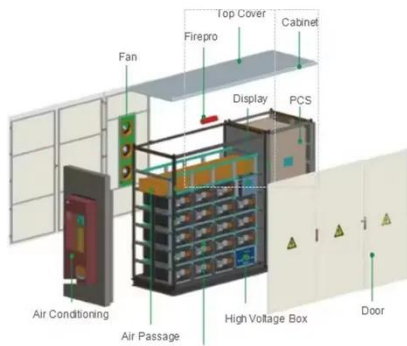

engineering marvel supporting our hyper-connected world. As 5G deployments surge 78% YoY (GSMA 2023), these silent power ...