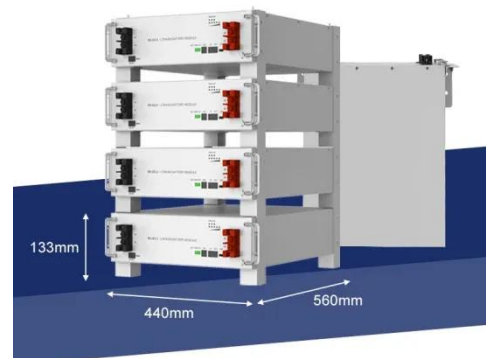

solar battery cabinet basseterre , etrailer

Shop with confidence for your next solar battery cabinet basseterre, knowing that our experts have curated options designed to cater to your needs

- Product Model**
HU-ESS-215A(100KW/215KWh)
HU-ESS-115A(50KW/115KWh)
- Dimensions**
1600*1280*2200mm
1600*1200*2000mm
- Rated Battery Capacity**
215KWH/115KWH
- Battery Cooling Method**
Air Cooled/Liquid Cooled