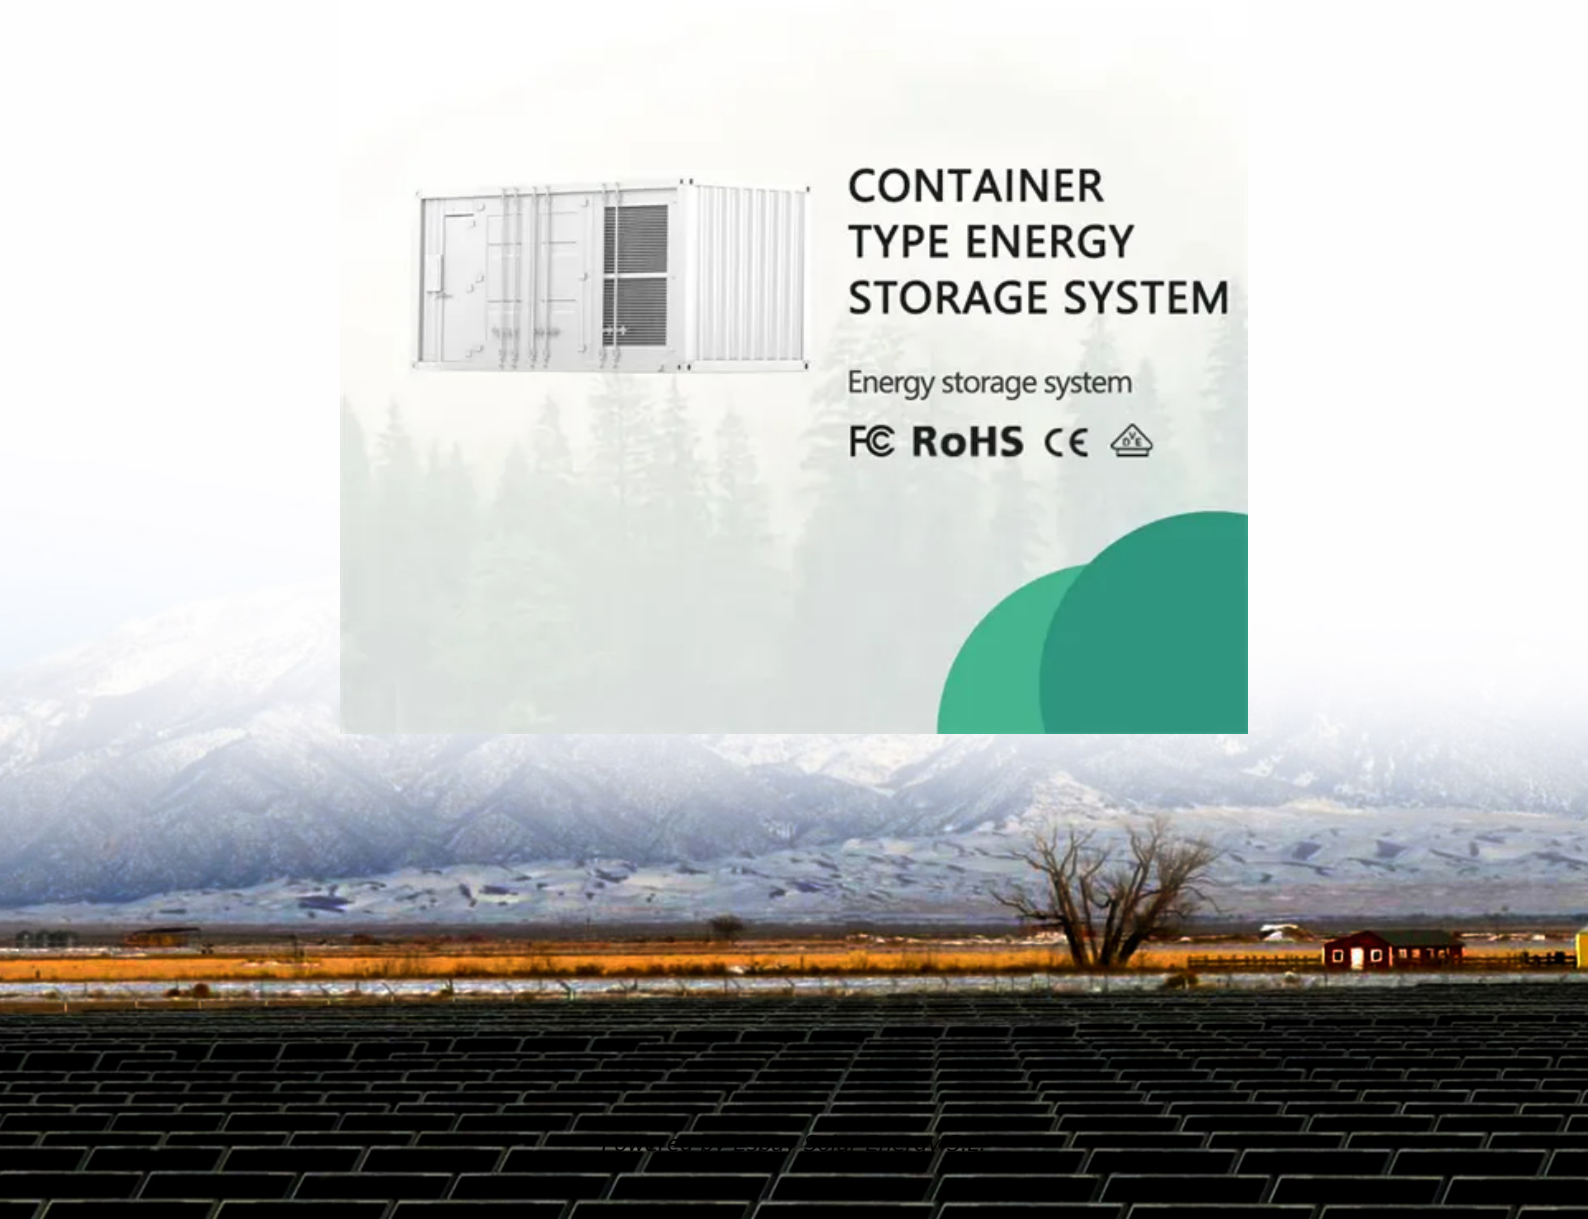

Espay Solar Energy S.L.

Basseterre sells brand new solar outdoor power cabinet store

**CONTAINER
TYPE ENERGY
STORAGE SYSTEM**

Energy storage system

FC RoHS CE 

Overview

Explore our range of high-quality solar power battery storage cabinet basseterre, all handpicked to ensure they align perfectly with your needs and preferences. Camp off grid for a long weekend with this complete solar kit for your RV. Discover EcoFlow's award-winning clean energy solutions for home backup, off-grid & RV living, outdoor adventures, and eco-friendly residential solar power. 2V | 314Ah 16kWh | IP65 Outdoor | LiFePO4 Wallmount Energy Storage | Lithi2-16 w/ Built In Wheels | 9500 Cycles |. Discover Basseterre's leading outdoor power supply manufacturers and learn how this Caribbean hub is shaping sustainable energy solutions. Whether you're an international buyer or project developer, this guide reveals market trends, technical specifications, and strategic partner Discover. The outdoor battery enclosure is a housing, cabinet, or box that can be used outdoor and specifically designed to store or isolate the battery and all its accessories from the external environment. Outdoor battery enclosures keep your batteries safe from weather and safe from theft. Why should you choose Machan for your energy storage enclosure?

Machan has extensive experience in the manufacture of. Most industrial off-grid solar power systems, such as those used in the oil & gas patch and in traffic control systems, use a battery or multiple batteries that need a place to live, sheltered from the elements and kept dry and secure.