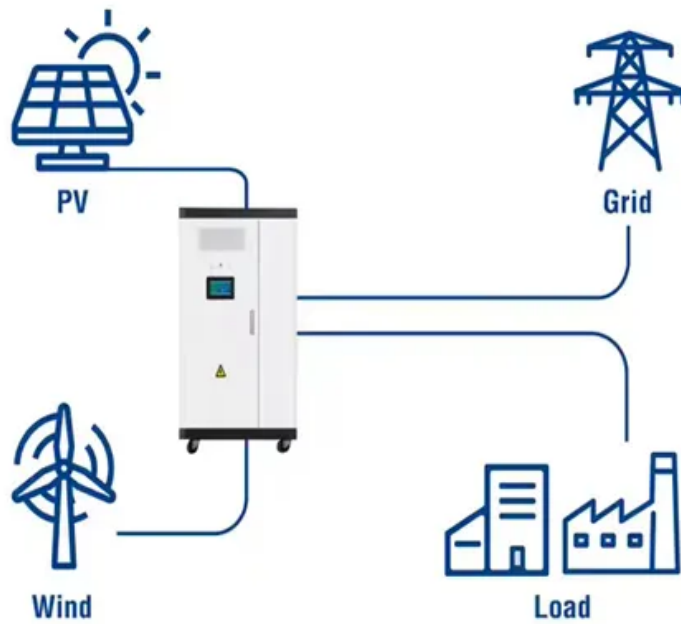

Espay Solar Energy S.L.

Base Station Power Storage Cabinet 42U

Utility-Scale ESS solutions