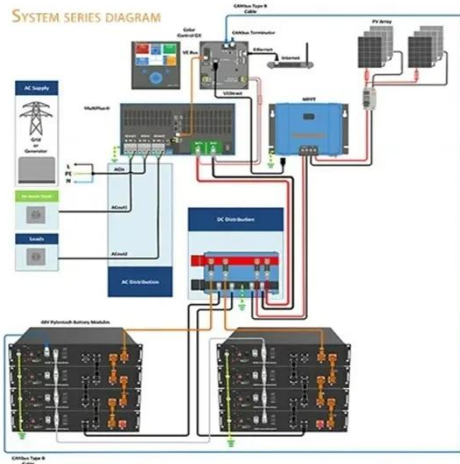

Automatic retractable solar panels

Retractable Motorized Patio Screens: Powered by Somfy

Each time the sun sensor detects a sharp rise in temperature, your exterior screens will lower automatically to maintain an optimal temperature inside your home. When night falls and your lights come on, schedule your ...

Motorized Retractable Screens

Motorized screens offer the perfect blend of convenience, style, and functionality for patios, porches, garages, and outdoor living spaces. Designed for effortless operation, these retractable screens provide instant sun ...