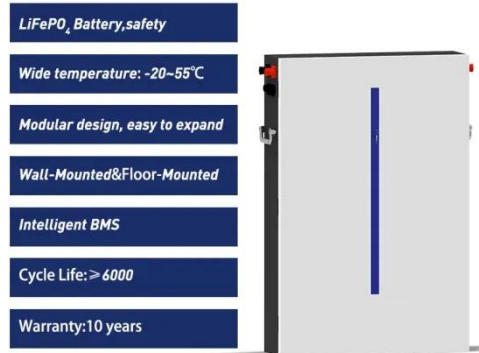

1000mm Deep Server Rack

42RU 600mm Wide x 1000mm Deep Server Rack , 4Cabling. Huge Range of Freestanding Network Cabinet from 18RU to 47RU. In Stock. Buy Online Now. Fully Assembled

45RU 600mm Wide x 1000mm Deep Server Rack

4Cabling 45RU 600mm Wide x 1000mm Deep Free Standing Server Rack Our server racks are designed to be easily set up and are made of high-quality cold-rolled steel with welded construction ...

Dernières images et photos

Les dernières images et photos partagées par la communauté sur le forum .