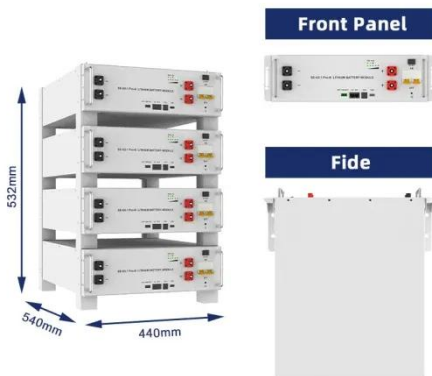

Inverter In Energy Storage System

...

ATESS HPS100kW All-In-One Hybrid Inverter In Energy Storage System With Compact Design 100kW hybrid inverters are available in battery, load, grid, and solar connection, which support small and medium ...

BATTERY INVERTER 100 KW ATESS 3 PHASE 500 820 V

Some might say it requires a Distilled water refill at intervals, but it's still worth it. A tubular inverter battery can support devices with high power requirements. They are also stronger and more durable. Most importantly, ...

Atess 100kw Hybrid Inverter

Want to Get the Atess 100 Kw Inverter Price? Contact Us for a Quote.