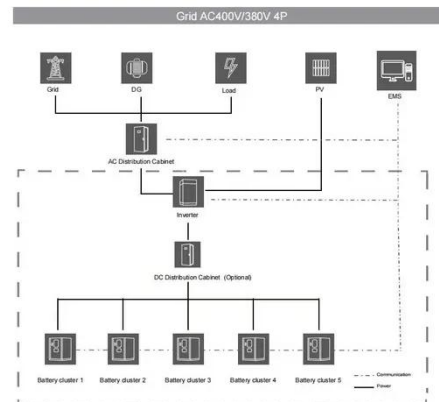

Anern Inverter , Hybrid Solar Power Inverter

As one of the leading solar inverter suppliers in China, Anern has independently developed a variety of hybrid inverters with different performances, which is suitable for off-grid system and on-grid system. ...