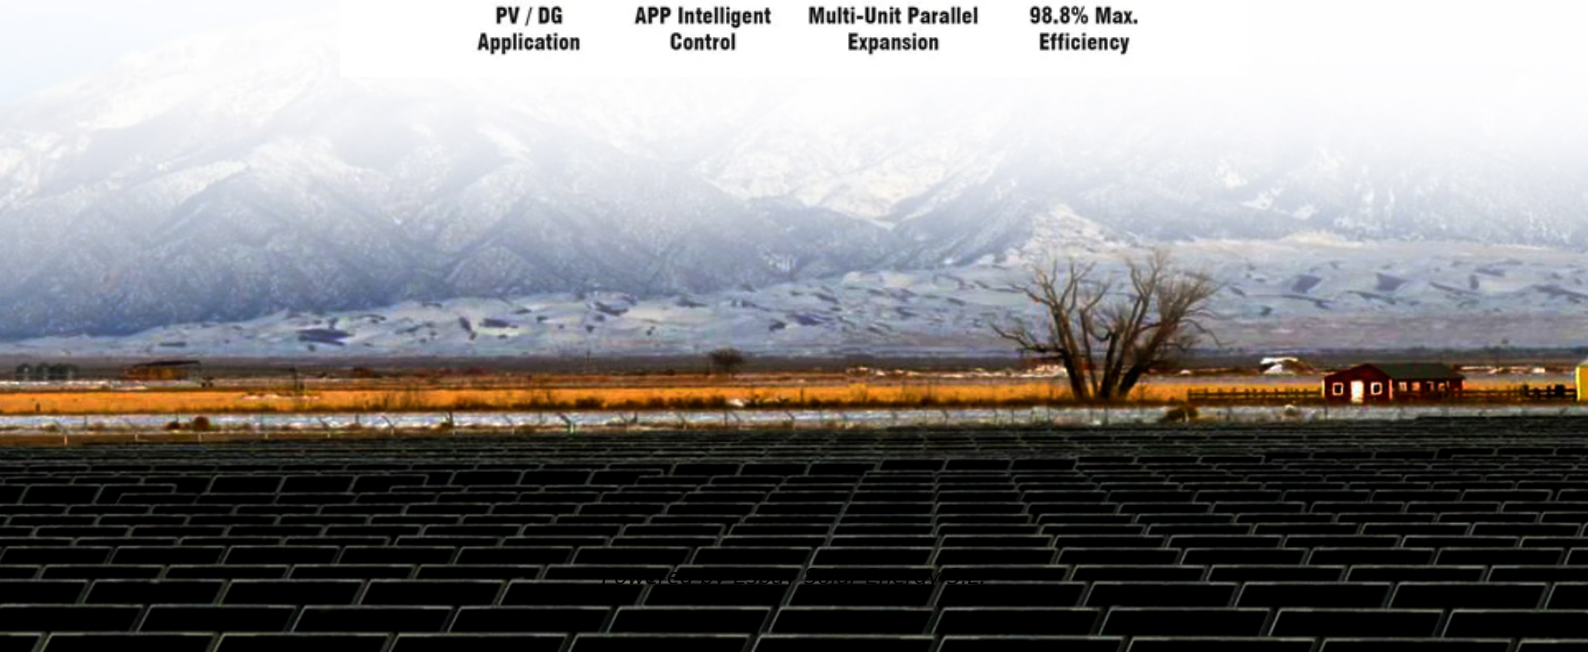

# **Angola Communication Engineering Base Station**

**PV / DG  
Application**

**APP Intelligent  
Control**

**Multi-Unit Parallel  
Expansion**

**98.8% Max.  
Efficiency**

## Angola Communication Engineering Base Station

---

### Angola Communication Engineering Base Station

About Angola Communication Engineering Base Station ADONES (Angola Domestic Network System) consists of 1,800 kilometers of fiber-optic submarine cable linking eight Angolan coastal cities.