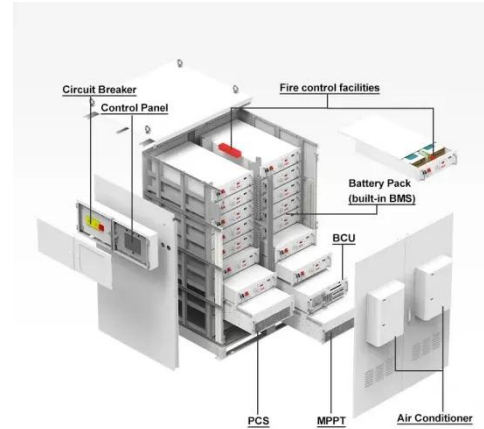

companies in China. (companies in no particular ...