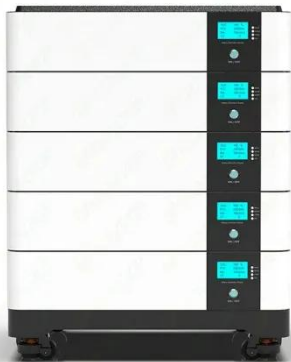

Whether for renewables, industrial use, or emergency power, these ...