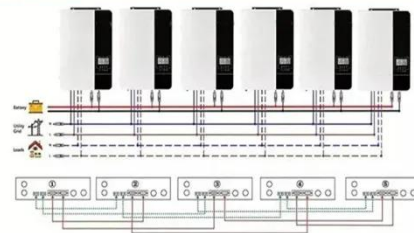

Outdoor Telecom Cabinet , Outdoor Telecom Enclosures , Cube Cabinet

Explore Charles Industries' Outdoor Telecom Cabinets & Enclosures for secure, durable protection of telecom equipment in outdoor environments. Enquire now!

AC input wires

AC output wires