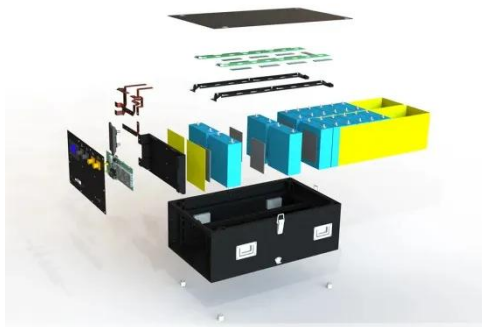

solution with built-in 53KWH to 173KWH lithium battery storage, which used BYD blade LiFePO4 battery module and original BYD ...