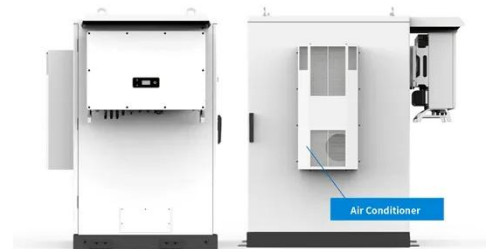

**HUA POWER C& I BESS -
60kW/129kWh PV + Battery ESS All-
in-One Cabinet**

The HUA POWER 60kW/129kWh PV + Battery ESS All-in-One C& I Cabinet is engineered for high-demand commercial and industrial applications. Featuring a 60kW PCS paired with 129kWh of ...