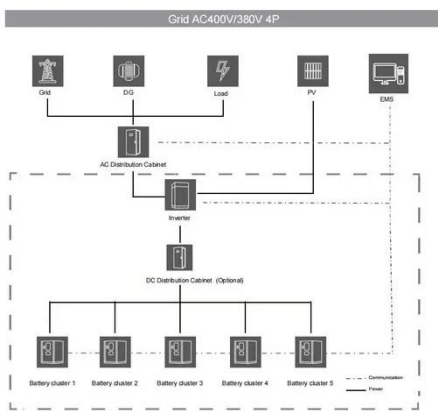

NavePoint 15U 600mm Depth Networking Cabinet (Performance Series)

This Performance Series 15U 600mm depth network cabinet offers reliability, value and versatility in organizing and securing your 19" standard rack-mount servers and networking equipment.

All-Rack 600mm Deep Wall Mount Data Cabinet

Upgrade your network storage capacity with the All-Rack 600mm Deep Wall Mount Data Cabinet. Designed for medium to large-scale installations, this spacious cabinet offers ample room and secure ...

600mm Deep Wall Mount Data Cabinet

The Lightweight Wall Mounted Cabinets feature fixed profiles and a large cutout panel at the rear. The cabinet is finished in goose grey with a lockable ash grey perspex inset door. The steel framework ...

6u Datacel 600mm Deep Data Cabinet/ Data Rack

6u Datacel 600mm Deep Data Cabinet/ Data Rack, Find Details and Price about