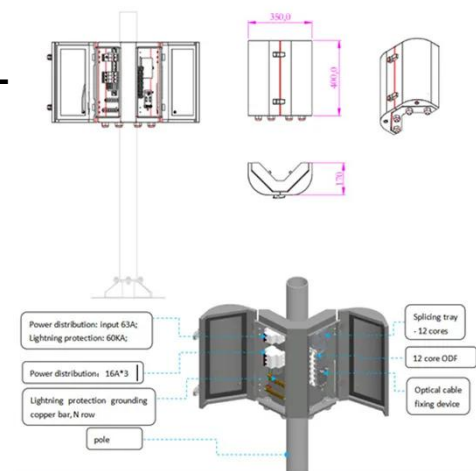

Here are some typical specifications for 600-watt solar panels: These panels have special design features. One important feature is bifacial technology. This allows the panels to ...

Standard Solar Panel Sizes And Wattages (100W-500W Dimensions)

600W+ Solar Panels - High Wattage

for Big Power ...

Need serious power? Shop 600W+ solar panels for off-grid, home, or pro installs. Extra-large panels, fast shipping, top brands, and real support.

600W Solar Panel Guide 2025: Performance, Installation & Best ...

Discover the complete 600 watt solar panel kit setup: what's included, how much power it generates, inverter selection, and why Sunchees solar panels and hybrid inverters are a trusted off ...

What Is the Actual Size of a 600W Solar Panel? Dimensions, ...

The 96-unit solar panels have a structure of 8*12, and their dimensions are 2200*1100mm. 96-unit solar panels have a larger size, and their power is also larger, about 600W or more, and ...

How to Choose Between 410W, 450W, 500W and 600W Solar Panels: A Size