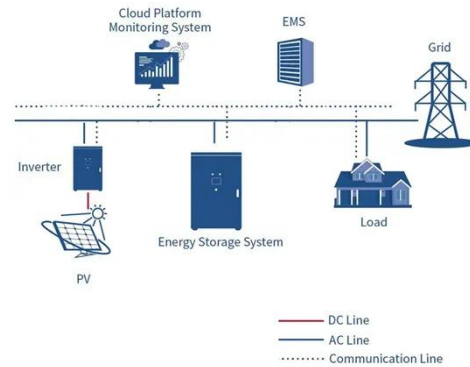

Perfect for housing your 5G network, AZE's outdoor cabinets are ideal for outdoor use, durable enough to withstand many different environments and levels of abuse. Our cabinets are designed for a ...