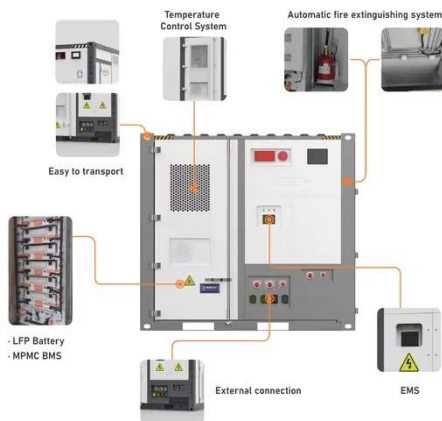

5G base station positioning model based on optimization algorithm

Set the coverage area of the base station as a sector. By adjusting the relationship between the calculation coverage radius and the angle, the angle between the three main directions is added as a ...

Prediction of Optimal Locations for 5G Base Stations in Urban

This work presents a solution that leverages the capabilities of Convolutional Neural Networks (CNN) in