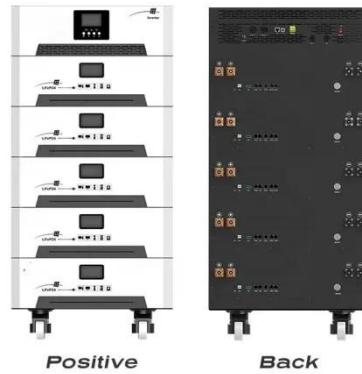

LZY-ZB Telecom Battery Cabinet

Bakes battery modules, BMS, power distribution and climate/fire protection into one cabinet for plug-and-play installation and easy transport. Low-profile, space-saving design (15-50 kWh) featuring highly ...