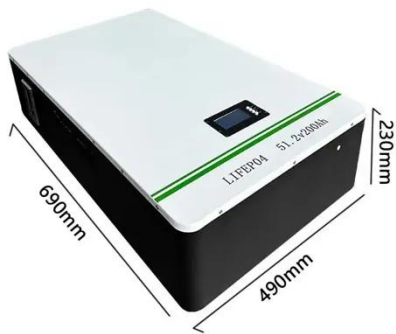

# **50kWh Communication Cabinet for 5G Base Stations**

## 50kWh Communication Cabinet for 5G Base Stations

---