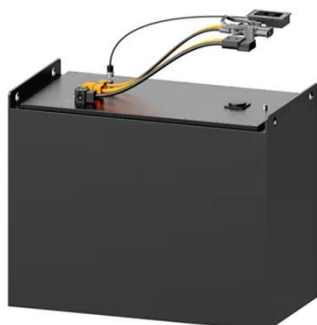

Energy Storage Cabinet, energy storage system, New Energy ...

The base station energy storage solution generally adopts a redundant design to ensure that it can quickly switch to the backup power supply when the main power fails or the power fluctuates, to keep ...