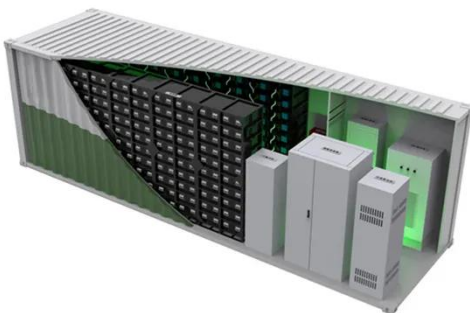

48V 2000W Frequency Sine Wave Inverter