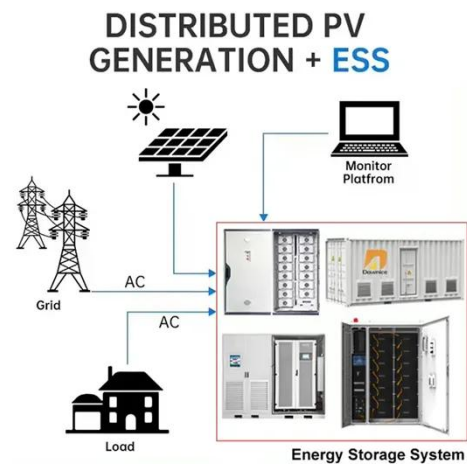

ESS-GRID Cabinet Brochure EN-250106

The ESS-GRID Cabinet series are outdoor battery cabinets for small-scale commercial and industrial energy storage, with four different capacity options based on different cell compositions, 200kWh, ...