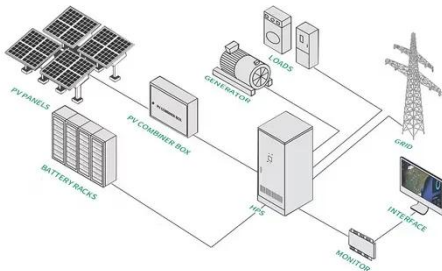

access ...

Exploring the World of Cabinet Type Energy Storage Battery Factories

At the core of every cabinet type energy storage battery factory lies a commitment to cutting-edge technology and meticulous design. These facilities are designed to optimize the ...

OEM Processing of Energy Storage Lithium Battery Cabinet: A

Imagine having a battery system that fits your project like a tailor-made suit. That's exactly what OEM (Original Equipment Manufacturer) processing offers for energy storage lithium battery cabinets. ...

Energy Storage Enclosures/Cabinets , Modular Design to Meet ...

Our battery storage cabinets are constructed with a modular design, providing optimal flexibility for