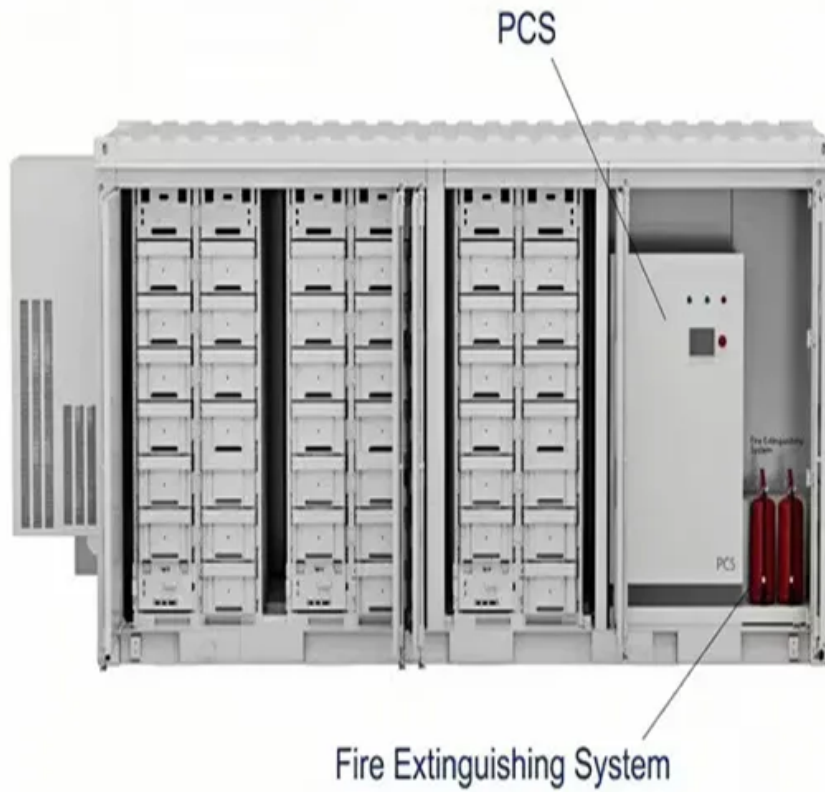

Espay Solar Energy S.L.

325 solar panel length x width dimensions

Overview

81 lbs Multi-Contact Type IV (MC4) 96 Mono Cells (Black) (Black). 65. 25 feet) and produces 350-450 watts. This is known as a 60-cell panel configuration. How much space do I need for a 10kW solar system?