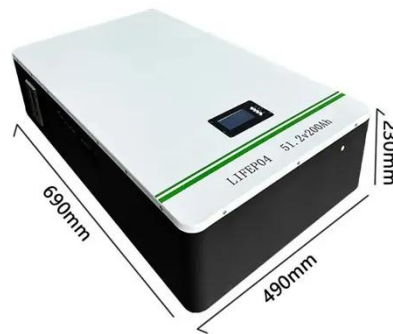

Indoor Enclosures

Alpha provides a full line of power products including: standby, non-standby and uninterruptible power supplies, surge suppressors, enclosures, batteries and powering accessories.