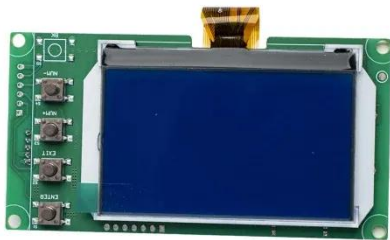

2u wall mount rack enclosure

RackSolutions 2U Secure Wall Mount Server Rack

RackSolutions 2U Secure Wall Mount Rack allows you to securely mount your

...