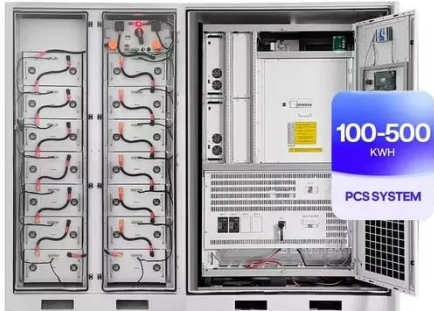

Our energy storage cabinets and energy storage battery cabinets deliver ...

25kW PCS With 25kWh Lithium Battery Energy Storage System

Elevate your energy storage capabilities with our 25kW PCS paired with a 25kWh Lithium Battery Energy Storage System. Ideal for demanding commercial and industrial applications, this system ...