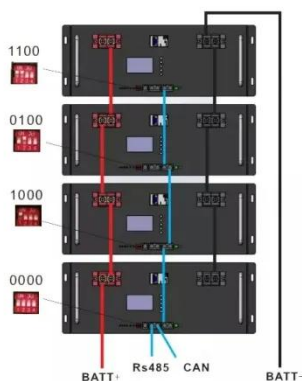

250kW Solar Energy System Commercial & Industrial PV+ESS ...

This 250kW solar + 631kWh energy storage system is a high-performance turnkey solution tailored for commercial and industrial users aiming for energy cost reduction, sustainability, and grid independence.

Max-Solaris Intelli-PV ESS Cabinet