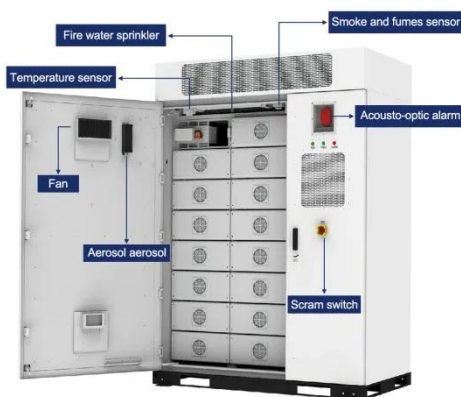

### BESS Cabinet All in one 250KW/836KWH

Pilot Integrated ESS is highly combined with LFP battery system, BMS, PCS, EMS, liquid cooling system, fire protection system, power distribution and other

equipment inside the cabinet.

### 250kW/500kWh Outdoor Cabinet Energy Storage System ...

It adopts door-mounted embedded integrated air conditioning, which does not occupy cabinet space, improves the available space of outdoor cabinets, has better structural integrity at the ...