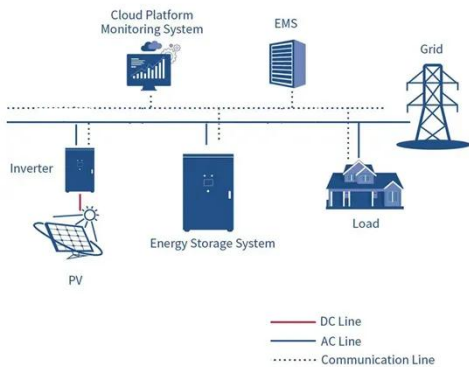

Rapid Charging: This Level 2, 240-volt EV charging station charges electric vehicles up to 9 times faster than standard options. Flexible Amperage: Offers adjustable amperage settings ranging from 16 ...