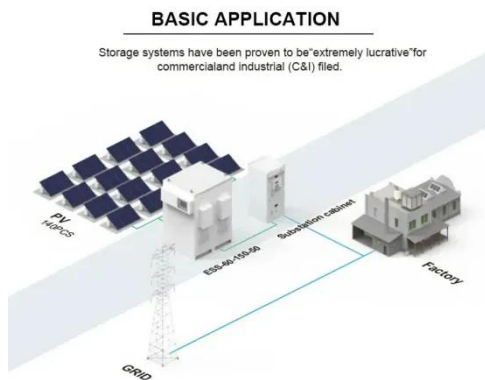

combining state-of-the-art technology with hassle-free installation for optimal performance.

Generac PWRcell Solar Power Battery Cabinet , Norwall

The Generac PWRcell Battery Cabinet stores from 9kWh to 18kWh of energy ...

Contact Us

For catalog requests, pricing, or partnerships, please visit:
<https://espay.es>