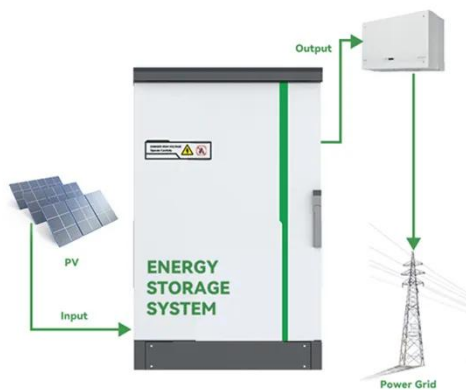

Three Phase solar Inverter 15kw 20kw 30kw 40kw 50kw 60kw

MILE SOLAR's state-of-the-art three-phase power inverter is specifically designed to meet the demands of off-grid applications, providing seamless integration and enhanced performance for your solar/wind ...

3-Phase Solar Inverter , 3 Phase PV Inverter , Price, Working, Types

A 3-phase solar inverter converts DC output from the solar panels into 3 AC