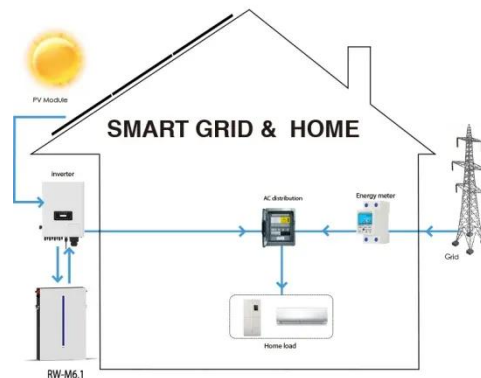

Amazon : 1500w Inverter

VEVOR 1500W Power Inverter, 12V DC to 120V AC Pure Sine Wave Inverter, Car Charger Converter with Remote Control, USB & Type-C Ports, 4 AC Outlets, Fast-Charging for RV, Truck Outdoor ...