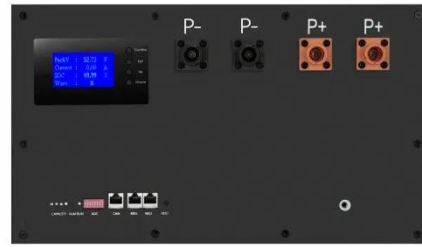

use. CE certified.