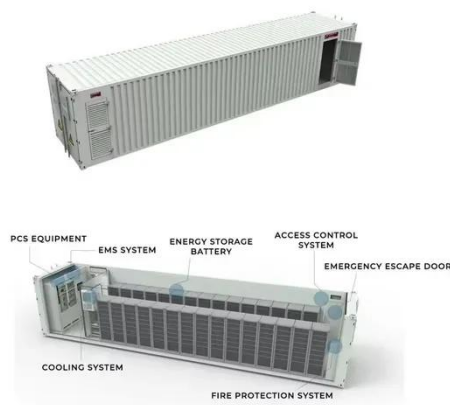

Eaton Tripp Lite Server Racks & Cabinets , Eaton

We have a range of accessories designed to work with our Server Racks & Cabinets. Check them out! A server rack is a piece of equipment used to organize, secure, and store multiple servers in a data ...