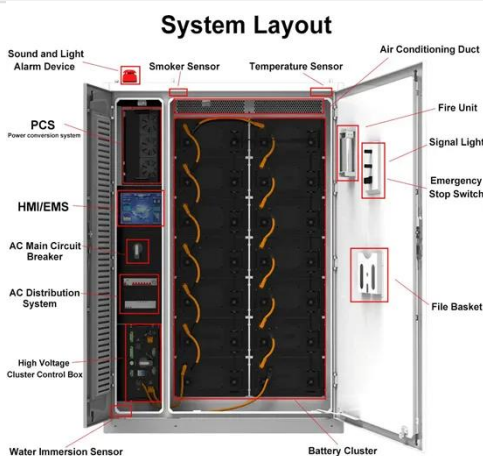

Amazon : Outdoor Lighting Power Supply

Premium Weatherproof Power Supply for Philips Hue Outdoor Lighting - 60W, 24V, 2-in-1 Power Adapter for Lily Spot, Lily XL, Calla Pathway, Impress Pedestal, and Impress Wall Lights (6.9 ft)