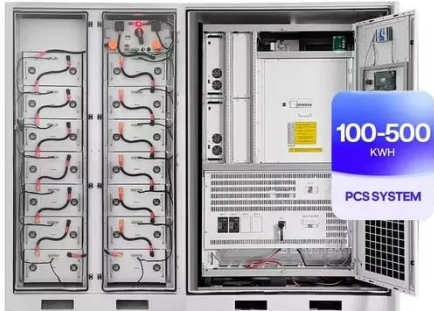

high quality and reliable diesel engine as ...

SEA BOX , Generator Sets

SEA BOX's selection of generator sets can be connected to one or several refrigerated containers to provide reliable power with the need to connect to a local power source.