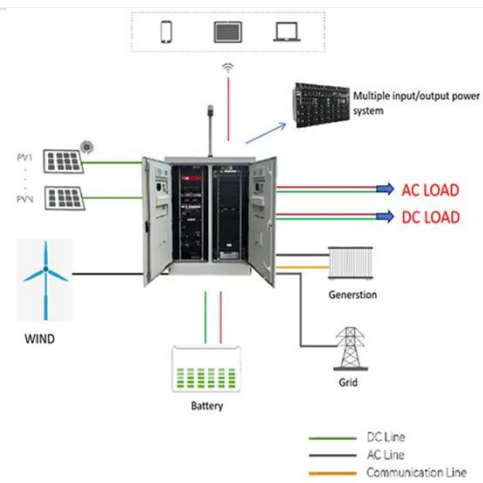

### IT Series Pure Sine Wave Power Inverter With 12VDC Input & 1800W

...

Provides 1800W of continuous power and 3-second surge power up to 3600W DC-AC inverter system designed with advanced power electronic and microprocessor technology

### 1800W Power Inverter 12V or 24VDC

**or 36VDC or 48VDC to 120VAC ...**

High-Quality Pure Sine Wave Inverter: Equipped with premium pure copper inductance and advanced filtering technology, delivers a stable 1800W true pure sine wave AC output, peaking at ...