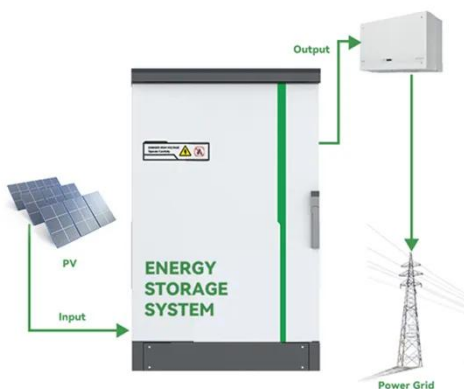

Espay Solar Energy S.L.

15kW smart pv-ess integrated cabinet for power stations

15kW smart pv-ess integrated cabinet for power stations

Energy Storage System

The core components of these systems include PCS, lithium-ion batteries and energy management systems. These "turnkey" ESS solutions can be designed to meet the demanding requirements for ...

Outdoor Cabinet Energy Storage System (ESS) for PV Storage

The ELECOD Outdoor Cabinet ESS for PV Storage & Charging offers an integrated and scalable energy storage solution designed for photovoltaic energy generation and charging applications.

All-in-One ESS - Hybrid Solar Inverter & ESS Manufacturer

With an output range from 1.2kW to 4kW and a stackable battery capacity of 1280Wh to 7168Wh, this all-in-one system combines a pure sine wave inverter, a LiFePO4 battery, and an intelligent battery ...

Energy Storage Integrated Cabinet (9KW-15KW) Manufacturers and

This cabinet provides dependable power from 9 kW to 15 kW by combining pure

sine wave inverter technology, scalable lithium iron phosphate (LiFePO4) storage, and high-efficiency solar charging in ...