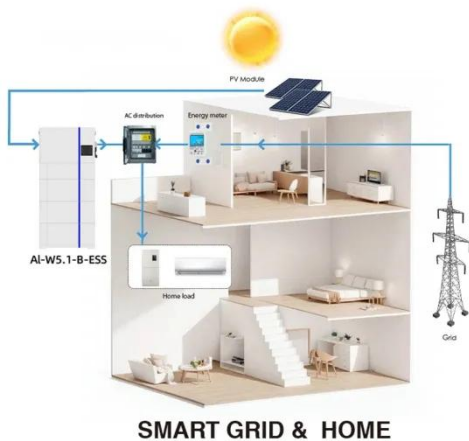

Mobile Energy Storage System , Portable Power Solutions

The hybrid ESS can detect load changes via built-in sensors and deliver instantaneous power to the load within milliseconds. The ESS continuously monitors load variations, and the built-in intelligent ...

Energy Storage Integrated Cabinet (9KW-15KW) Manufacturers and

This cabinet provides dependable power from 9 kW to 15 kW by combining pure