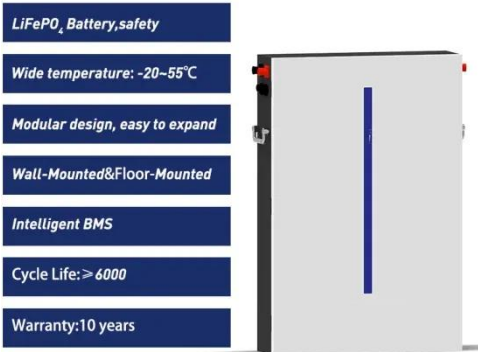

15kW smart pv-ess integrated cabinet for power stations