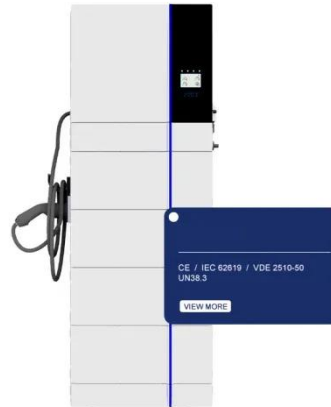

Outdoor Telecom Cabinet

Learn about their features, including weatherproofing, temperature control, and space optimization, making them ideal for outdoor installations in remote locations and urban settings.

15kw outdoor telecom enclosure for power grid distribution stations

Rugged protection for electronics in demanding outdoor environments
Vikiner outdoor enclosures, including our industry-leading multitenant cabinets, safeguard critical telecom,

Telecom Enclosure , Telecom Outdoor Enclosure , Smart Kiosk

It provides an ideal solution for securely housing outdoor telecommunications, transmission systems, power devices, monitoring equipment, lithium batteries, and other essential components.

Outdoor Telecom Cabinet , Outdoor Telecom Enclosures , Cube Cabinet

Charles Universal Broadband Enclosures (CUBE) are constructed to withstand the elements and provide superior protection for active electronics in all