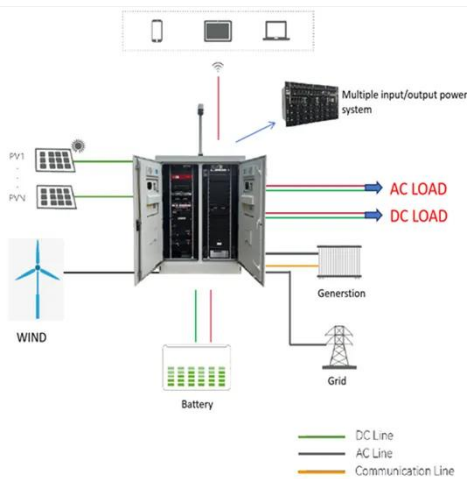

Factory Price Electrical Soft Start Motor Starters 380V 15KW~400KW ...

Factory Price Electrical Soft Start Motor Starters 380V 15KW~400KW Soft Starter Cabinet

Contact Us

For catalog requests, pricing, or partnerships, please visit: