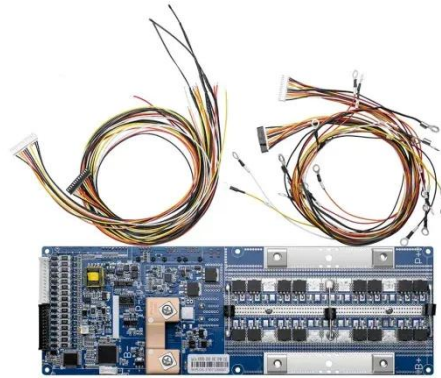

Espay Solar Energy S.L.

140m solar panels

140m solar panels

PERC Mono Solar Panels 140W 150W

PERC Mono Solar Panels 160~170W: The Most Efficient and ...

PVWatts Calculator

Estimates the energy production and cost of energy of grid-connected photovoltaic (PV) energy systems throughout the world. It allows homeowners, small building owners, installers and manufacturers to ...

Full Solar F-140M Solar Panel Specifications

The F-140M solar panels have a rated output of 140 Wp and an impressive efficiency of 14.16 %, making them an excellent choice for homeowners looking to harness the power of the sun and reduce their ...

Foshan Good Horse Technology SY-140M Solar Panel Specifications

The SY-140M solar panels have a rated output of 140 Wp and an impressive efficiency of 16.2 %, making them an excellent choice for homeowners looking to harness the power of the sun and ...

Photovoltaic panel Bluesun BSM-140M

The Bluesun BSM-140M panel delivers 140W. Maximum current and voltage are 4A and 35V respectively. As for physical dimensions, the panel is 1374mm tall and 984mm, wide, and weighs 14kg.