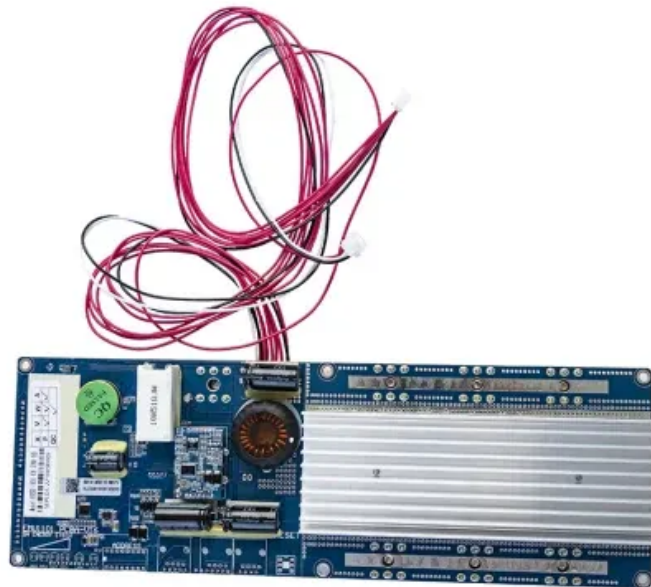

# **12v1kW220v inverter**

## 12V to 220V 3000W-6000W ...

This pure sine wave inverter is a current converter that converts 12V/24V/48V/60V DC to 220V AC. The output power can be used for a variety of devices, making it the ultimate car charger for car trips, ...

adaptable to a variety of power systems.  
Peak power is up to 200 watts.