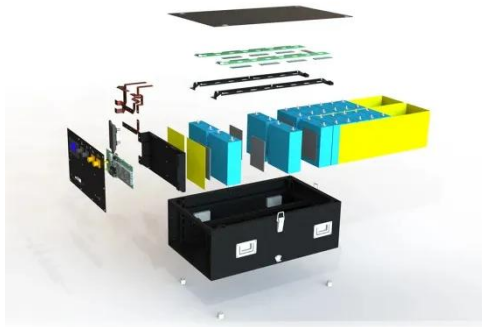

Robust Industrial Cabinet with 120kW High Precision Switching Power Supply for Testing DC Power

ASG Power , Custom Power and Controls Cabinets

Using your desired PLC or computer platform and HMI screen or manual interface, we can design your hardware control system. This can include ethernet, wireless communication and battery backup in a ...

High Power Cabinet System Power Supply For Multi-Industry ...

MEAN WELL continues to develop high-power switching power supplies, with individual power units ranging from 3.2kW to 30kW. The output voltage/current can be flexibly adjusted through ...

Power system cabinet

We offer full customization of cabinet dimensions, internal layouts, cutout positions, structural reinforcements, and surface coatings to perfectly match your site needs.

Telecom Power System

APS_DC_Cabinets_Datasheet

The 24U cabinet can accommodate up to four 30kW DC power supplies or up to four 30kW regenerative DC loads. Power levels to 120kW are supported by this cabinet size.

Contact Us