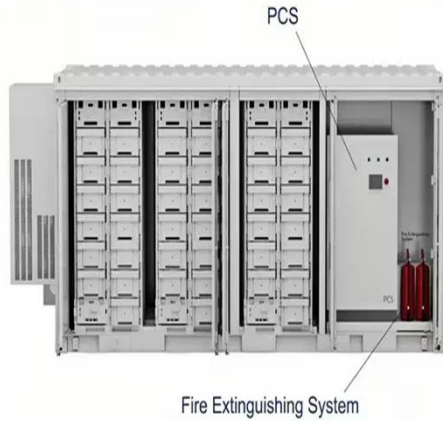

Espay Solar Energy S.L.

1200w inverter 12v

1200w inverter 12v

Ampinvt 1200W Pure sine Wave Solar Inverter 12V DC to 120V AC for ...

This Solar inverter is able to charge the battery bank when AC power & Solar power are connected to the inverter. This inverter can ONLY work with 12V battery system.

Applied a 12VDC source to it and it has a beautiful display that shows input voltage, output voltage and temperature, along with a couple of other stats. Comes with some heavy gauge wire to connect to ...