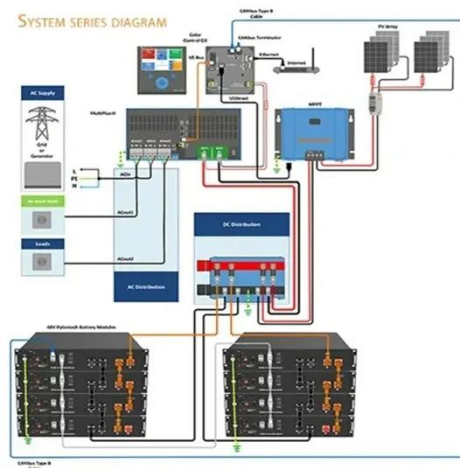

POWALL 1200W Pure Sine Wave Inverter for 12V ...

It can convert vehicle power to useable home AC and USB current, allowing you ...

1200W DC 12V Pure Sine Wave Inverter with Charger,UPS Backup ...

ATTENTION: This Power inverter is able to charge the battery bank when AC power is connected to the inverter. This inverter can ONLY work with 12V battery system.