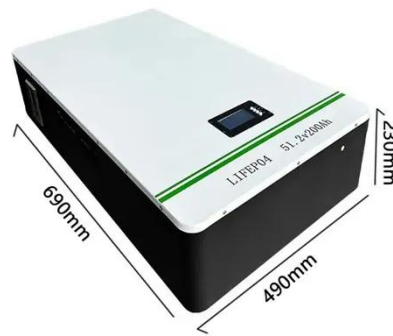

100kW 215kWh Outdoor Cabinet ...

With a modular PCS design and front-access outdoor cabinet, it enables reliable power supply, fast deployment, and easy expansion in both on-grid and off-grid scenarios.

100kWh Integrated Outdoor BESS with BMS, EMS & PCS

Highjoule's 100kWh Outdoor Cabinet Series integrates the battery, BMS, EMS, modular PCS, and fire protection system into a compact, weatherproof unit. Its modular design ensures flexible deployment ...

100KWh Outdoor cabinet series industrial and commercial energy ...

Huijue Group's commercial and industrial energy storage system adopts an integrated design concept, integrating the battery, battery management system BMS, energy management system EMS, ...

EPC Contract Project Management Tips , Ingersoll Rand

Learn about project management strategies for EPC contracts with us. Get