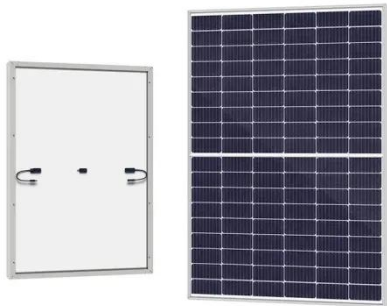

application, providing leading lithium battery energy storage system integrated ...