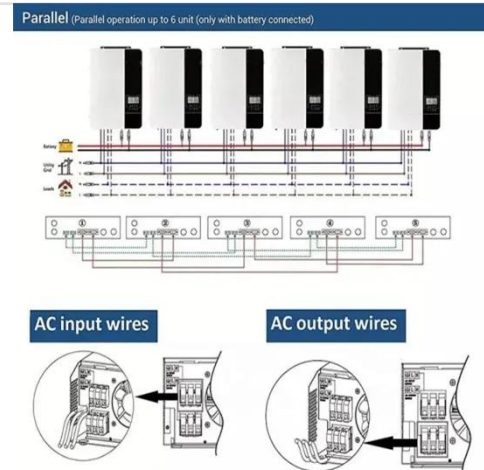

Energy storage cabinet

Cutting-edge Technology Integration: Huijue Energy Cabinet incorporates the latest advancements in energy storage, featuring high-performance batteries that ensure efficient operation and long lifespan.