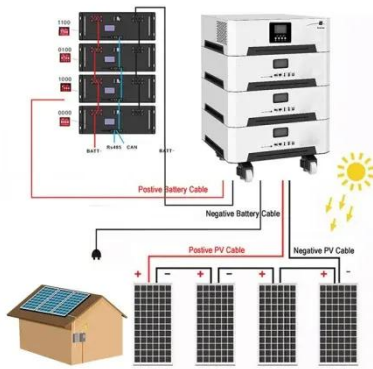

yields, active safety and reliable safety.
Intelligent ...

Huawei SUN2000-10K-MAP0 Hybrid Solar Inverter 10 kW

The Huawei SUN2000-10K-MAP0 is a three-phase hybrid solar inverter designed for PV systems with energy storage in residential and light commercial applications. It offers 10 kW rated AC output with ...

SUN2000-8-10K-LC0 , Solar Inverter Single-phase , HUAWEI Smart ...

HUAWEI SUN2000-8-10K-LC0, a more powerful inverter for you to run your home on green energy. It provides active safety, a 25-year engineered service life with enhanced protection and future-ready ...

Contact Us

For catalog requests, pricing, or partnerships, please visit: